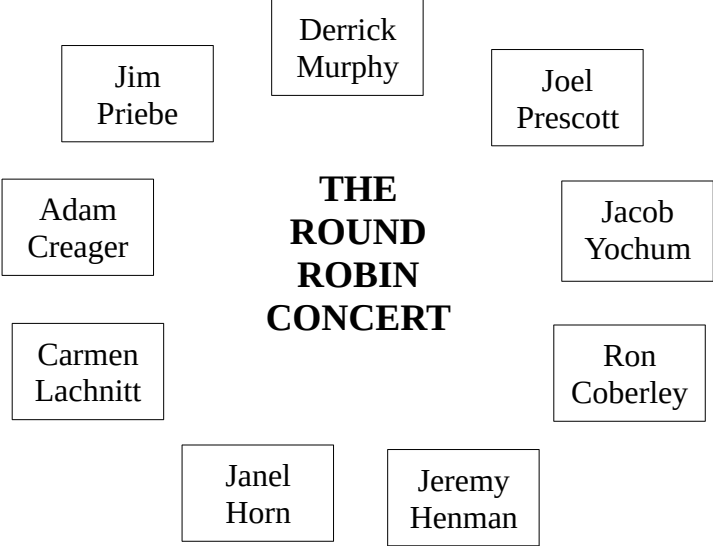

Tax-deductible donations may be sent to:
Burlington Municipal Band Foundation
P.O. Box 141, Burlington, IA 52601

Donor Levels: $10-Friend $25-Sponsor $50-Patron $100-Conductor
$250-Benefactor $500-Impresario $1200-Underwriter

Name _____

Address _____

City, State, Zip _____

I prefer that my donor name **not** be listed on the weekly programs and muniband.org website. _____

Your contributions to the band and your attendance at these performances are appreciated.
THANK YOU!

Visit our website:
<http://www.muniband.org>